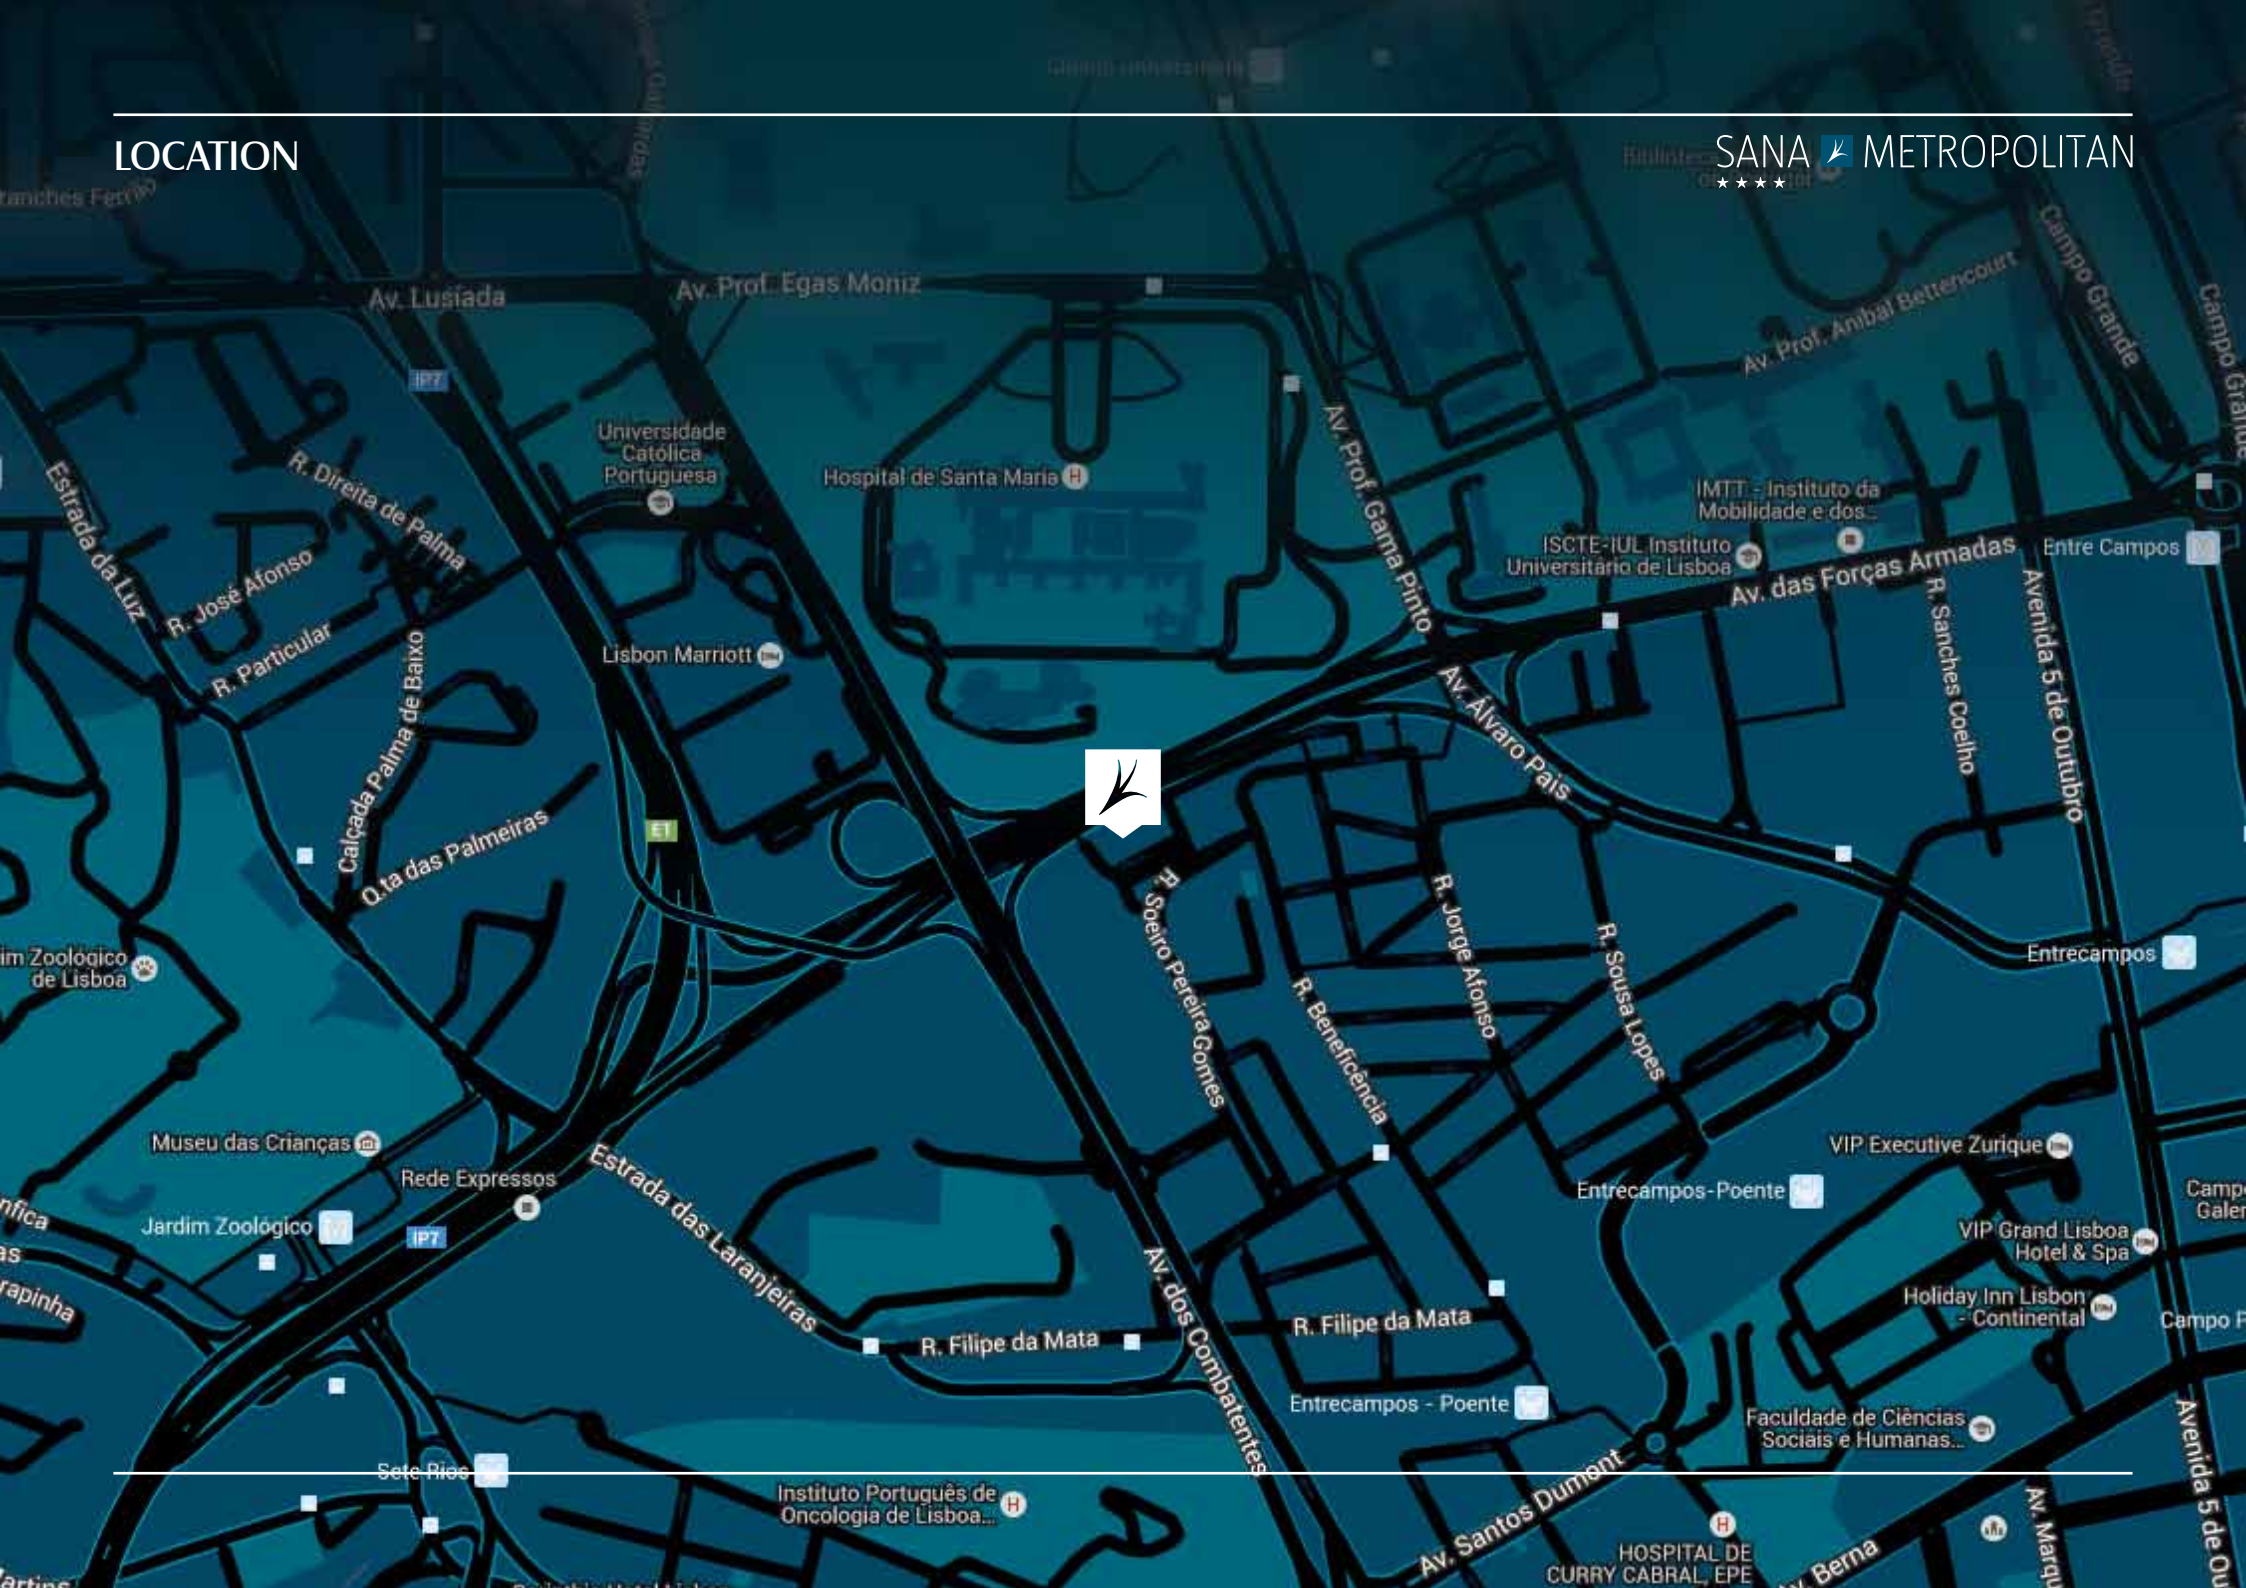

SANA METROPOLITAN

Excellence Concept Hotel

LOCATION

SANA  METROPOLITAN

SANA Metropolitan is located in the middle of both business and academic “worlds” of Lisbon, near to Praça de Espanha and Sete Rios.

10 minutes away from Marquês de Pombal and Lisbon City Center.

LOCATION

SANA  METROPOLITAN
★★★★★

HOTEL

SANA  METROPOLITAN
★★★★

A BUSINESS CENTER IN THE HEART OF LISBON

ROOMS

315 rooms

RESTAURANT

Monday to Sunday: 7:30pm – 10:30pm

WALL STREET BAR

An urban and sophisticated space, perfect for light meals anytime of the day or to relax after dinner.

OPENING HOURS

Daily: 9am – 1am

SANA  METROPOLITAN
★★★★

VIEW POINTS | AVENIDA DA LIBERDADE | TUK TUK'S

SANA ✈ METROPOLITAN
★★★★

LISBON

PADRÃO DOS DESCOBRIMENTOS | TERREIRO DO PAÇO | TORRE DE BELÉM

SANA ✈ METROPOLITAN
★★★★

LISBON

MOSTEIRO DOS JERÓNIMOS

SANA ✈ METROPOLITAN
★★★★