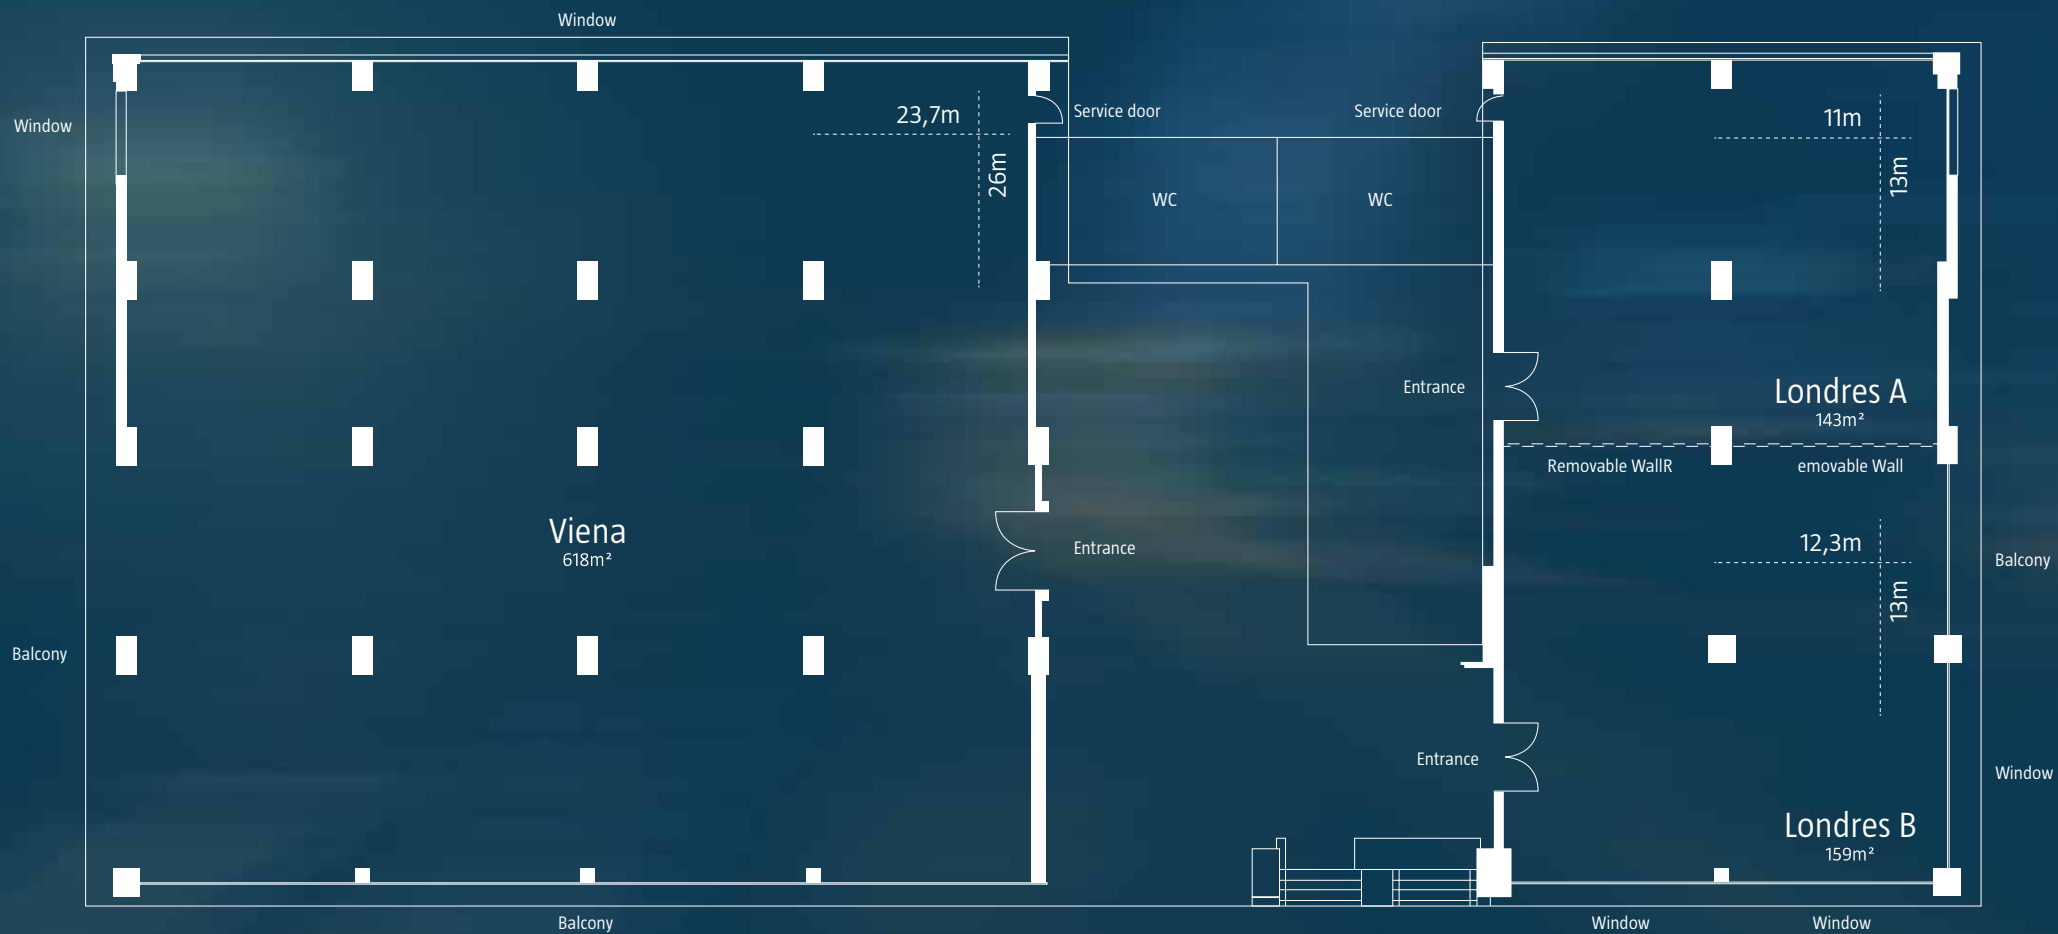

MEETINGS AND EVENTS

FLOOR 2