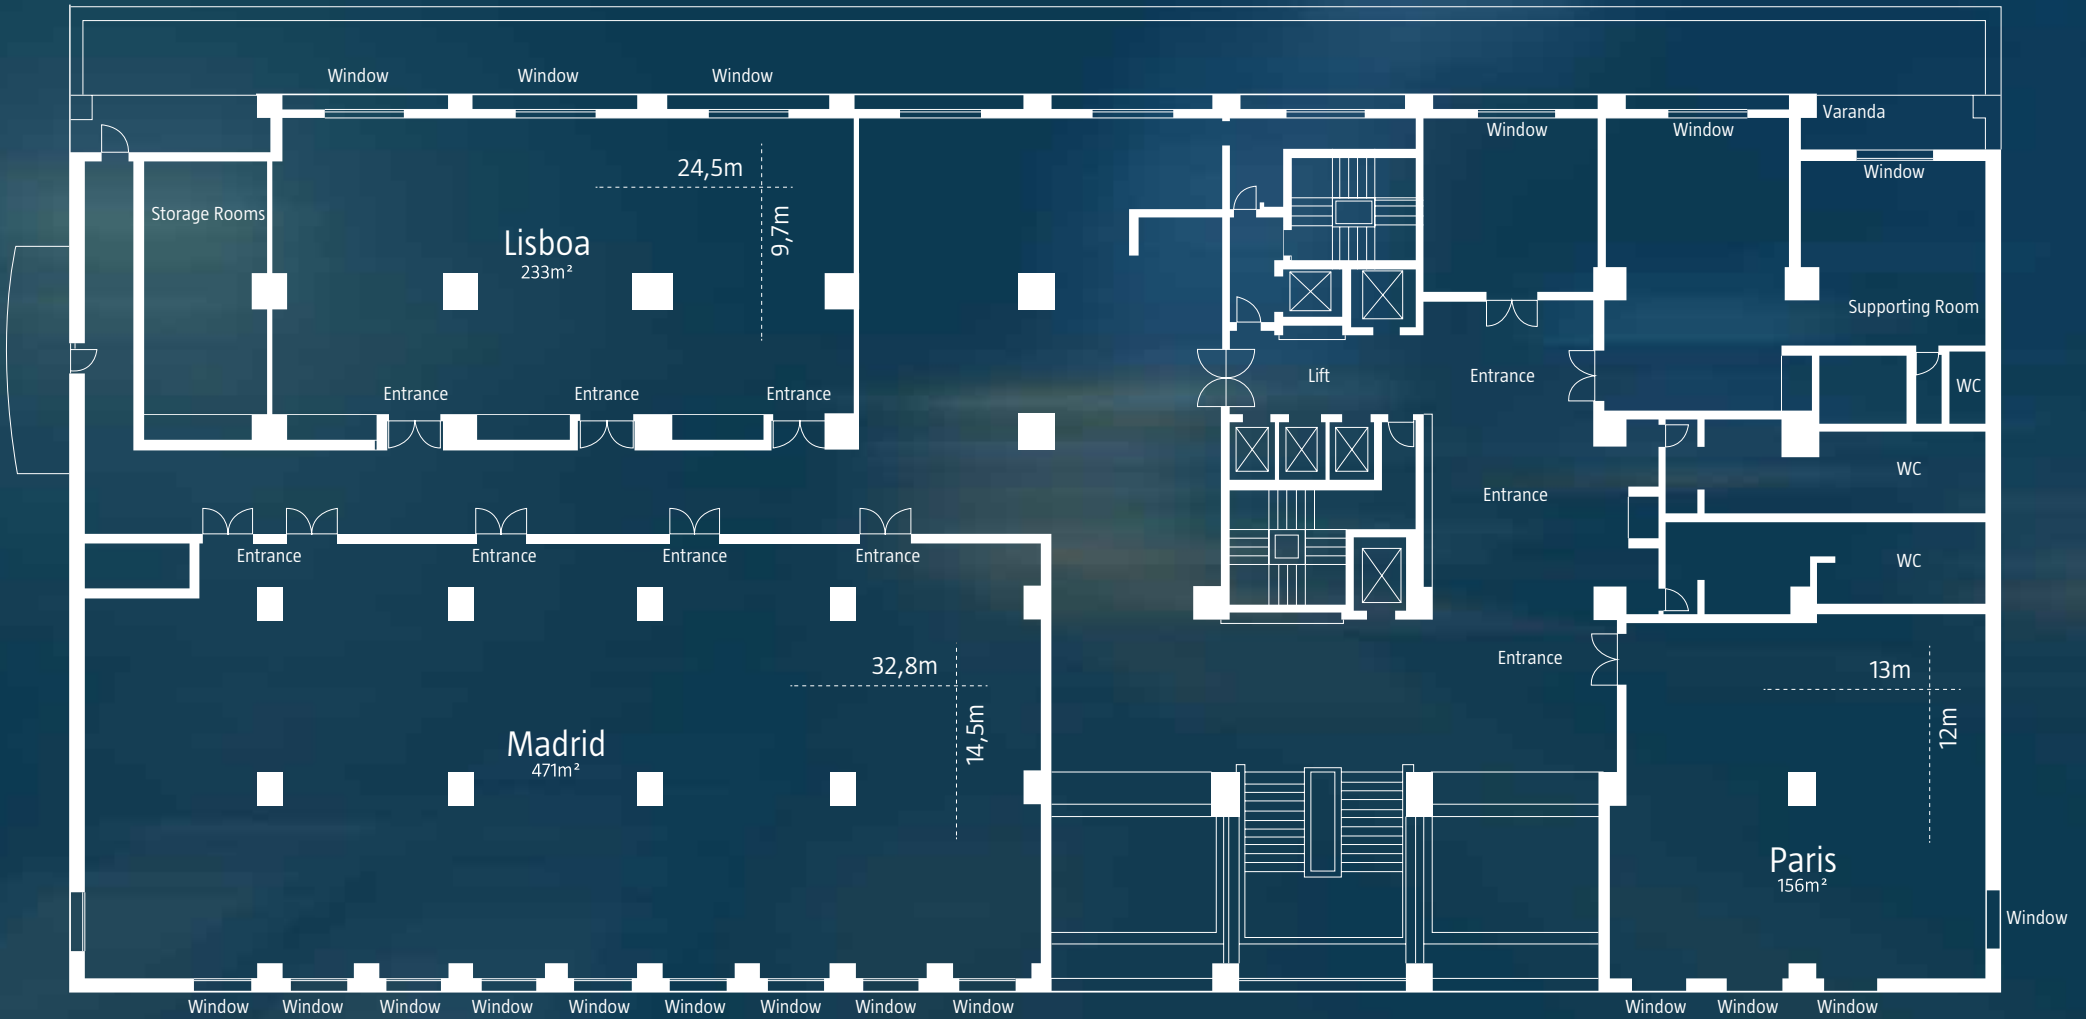

Monday to Sunday: 7:30pm – 10:30pm

WALL STREET BAR

An urban and sophisticated space, perfect for light meals anytime of the day or to relax after dinner.

OPENING HOURS

Daily: 9am – 1am

SANA  METROPOLITAN
★★★★

SANA Metropolitan offers 12 rooms with terraces or natural light, with a total area of 1.750m² and room for up to 800 people.

Ideal for congresses, banquets and other social events.

MEETINGS AND EVENTS

CAPACITY

	Area	Dimensions	Capacity								
			Theatre	Theatre double projection	School	School double projection	Cabaret	U Shape	Cocktail	Banquet	Buffet
											
Lisboa A	63 m ²	6,5 m x 9,7 m	45	-	30	-	24	24	80	50	40
Lisboa B	63 m ²	6,5 m x 9,7 m	45	-	30	-	24	24	80	50	40
Lisboa C	63 m ²	6,5 m x 9,7 m	40	-	30	-	24	24	80	50	30
Lisboa A+B+C	233 m ²	9,7 m x 24,5 m	117	-	65	-	-	-	300	150	130
Madrid A	96 m ²	6,6 m x 14,5 m	90	-	54	-	40	40	125	70	50
Madrid B	94 m ²	6,5 m x 14,5 m	90	-	54	-	40	40	125	70	50
Madrid C	94 m ²	6,5 m x 14,5 m	90	-	54	-	40	40	125	70	50
Madrid D	94 m ²	6,5 m x 14,5 m	90	-	54	-	40	40	125	70	50
Madrid E	92 m ²	6,3 m x 14,5 m	80	-	42	-	32	34	120	60	40
Paris	156 m ²	12 m x 13 m	150	180	80	120	70	40	200	120	90

MEETINGS AND EVENTS

FLOOR 1

MEETINGS AND EVENTS

CAPACITY

		Capacity									
		Theatre	Theatre double projection	School	School double projection	Cabaret	U Shape	Cocktail	Banquet	Buffet	
											
	Area	Dimensions									
Londres A	143 m ²	13 m x 11 m	110	130	60	-	42	30	150	60	50
Londres B	159 m ²	13 m x 12,3 m	130	150	60	-	56	30	180	70	60
Londres A+B	302 m ²	12,6 m x 24 m	180	245	120	160	70	60	350	150	120
Viena	618 m ²	26 m x 23,7 m	-	-	-	-	126	-	800	450	350